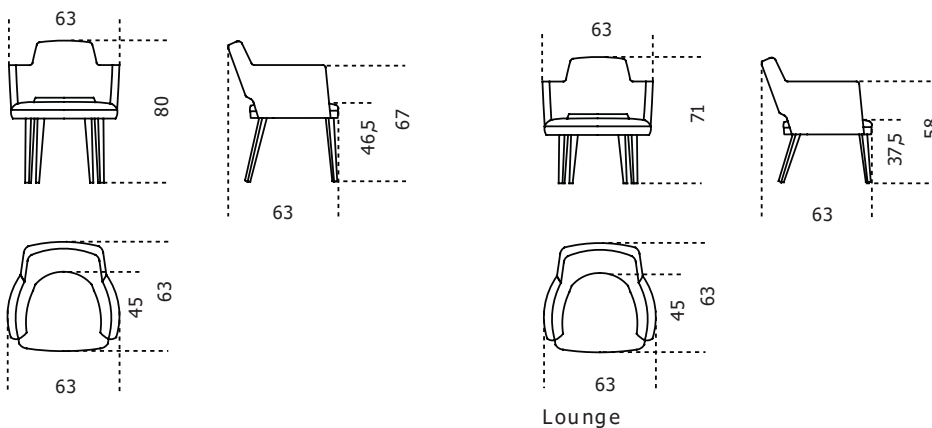

# Thea Queen

2016

Armchair with inside structure in wood and by-products padded in non-deformable foam polyurethane in different density and polyester fibre. Covered by fabric or leather as per samples. Black open pore lacquered oak legs. Also available “lounge” version. Not removable cover. Additional stitching is required for elements with leather upholstery compared to elements with fabric upholstery.

Cm (L x W x H)	Inches (L x W x H)
63 x 63 x 80	25 x 25 x 31½
Lounge	Lounge
63 x 63 x 71	25 x 25 x 28